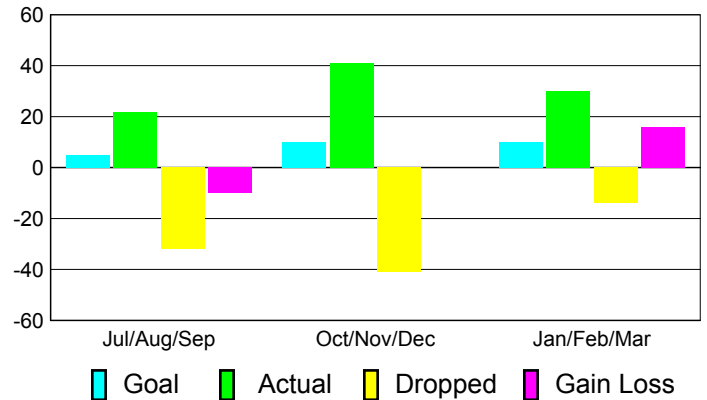

Membership Results 2010-2011

Goal, New, Dropped, Gain/Loss

Comparison of Membership Gain/Loss

Current Year Compared to the Previous Year